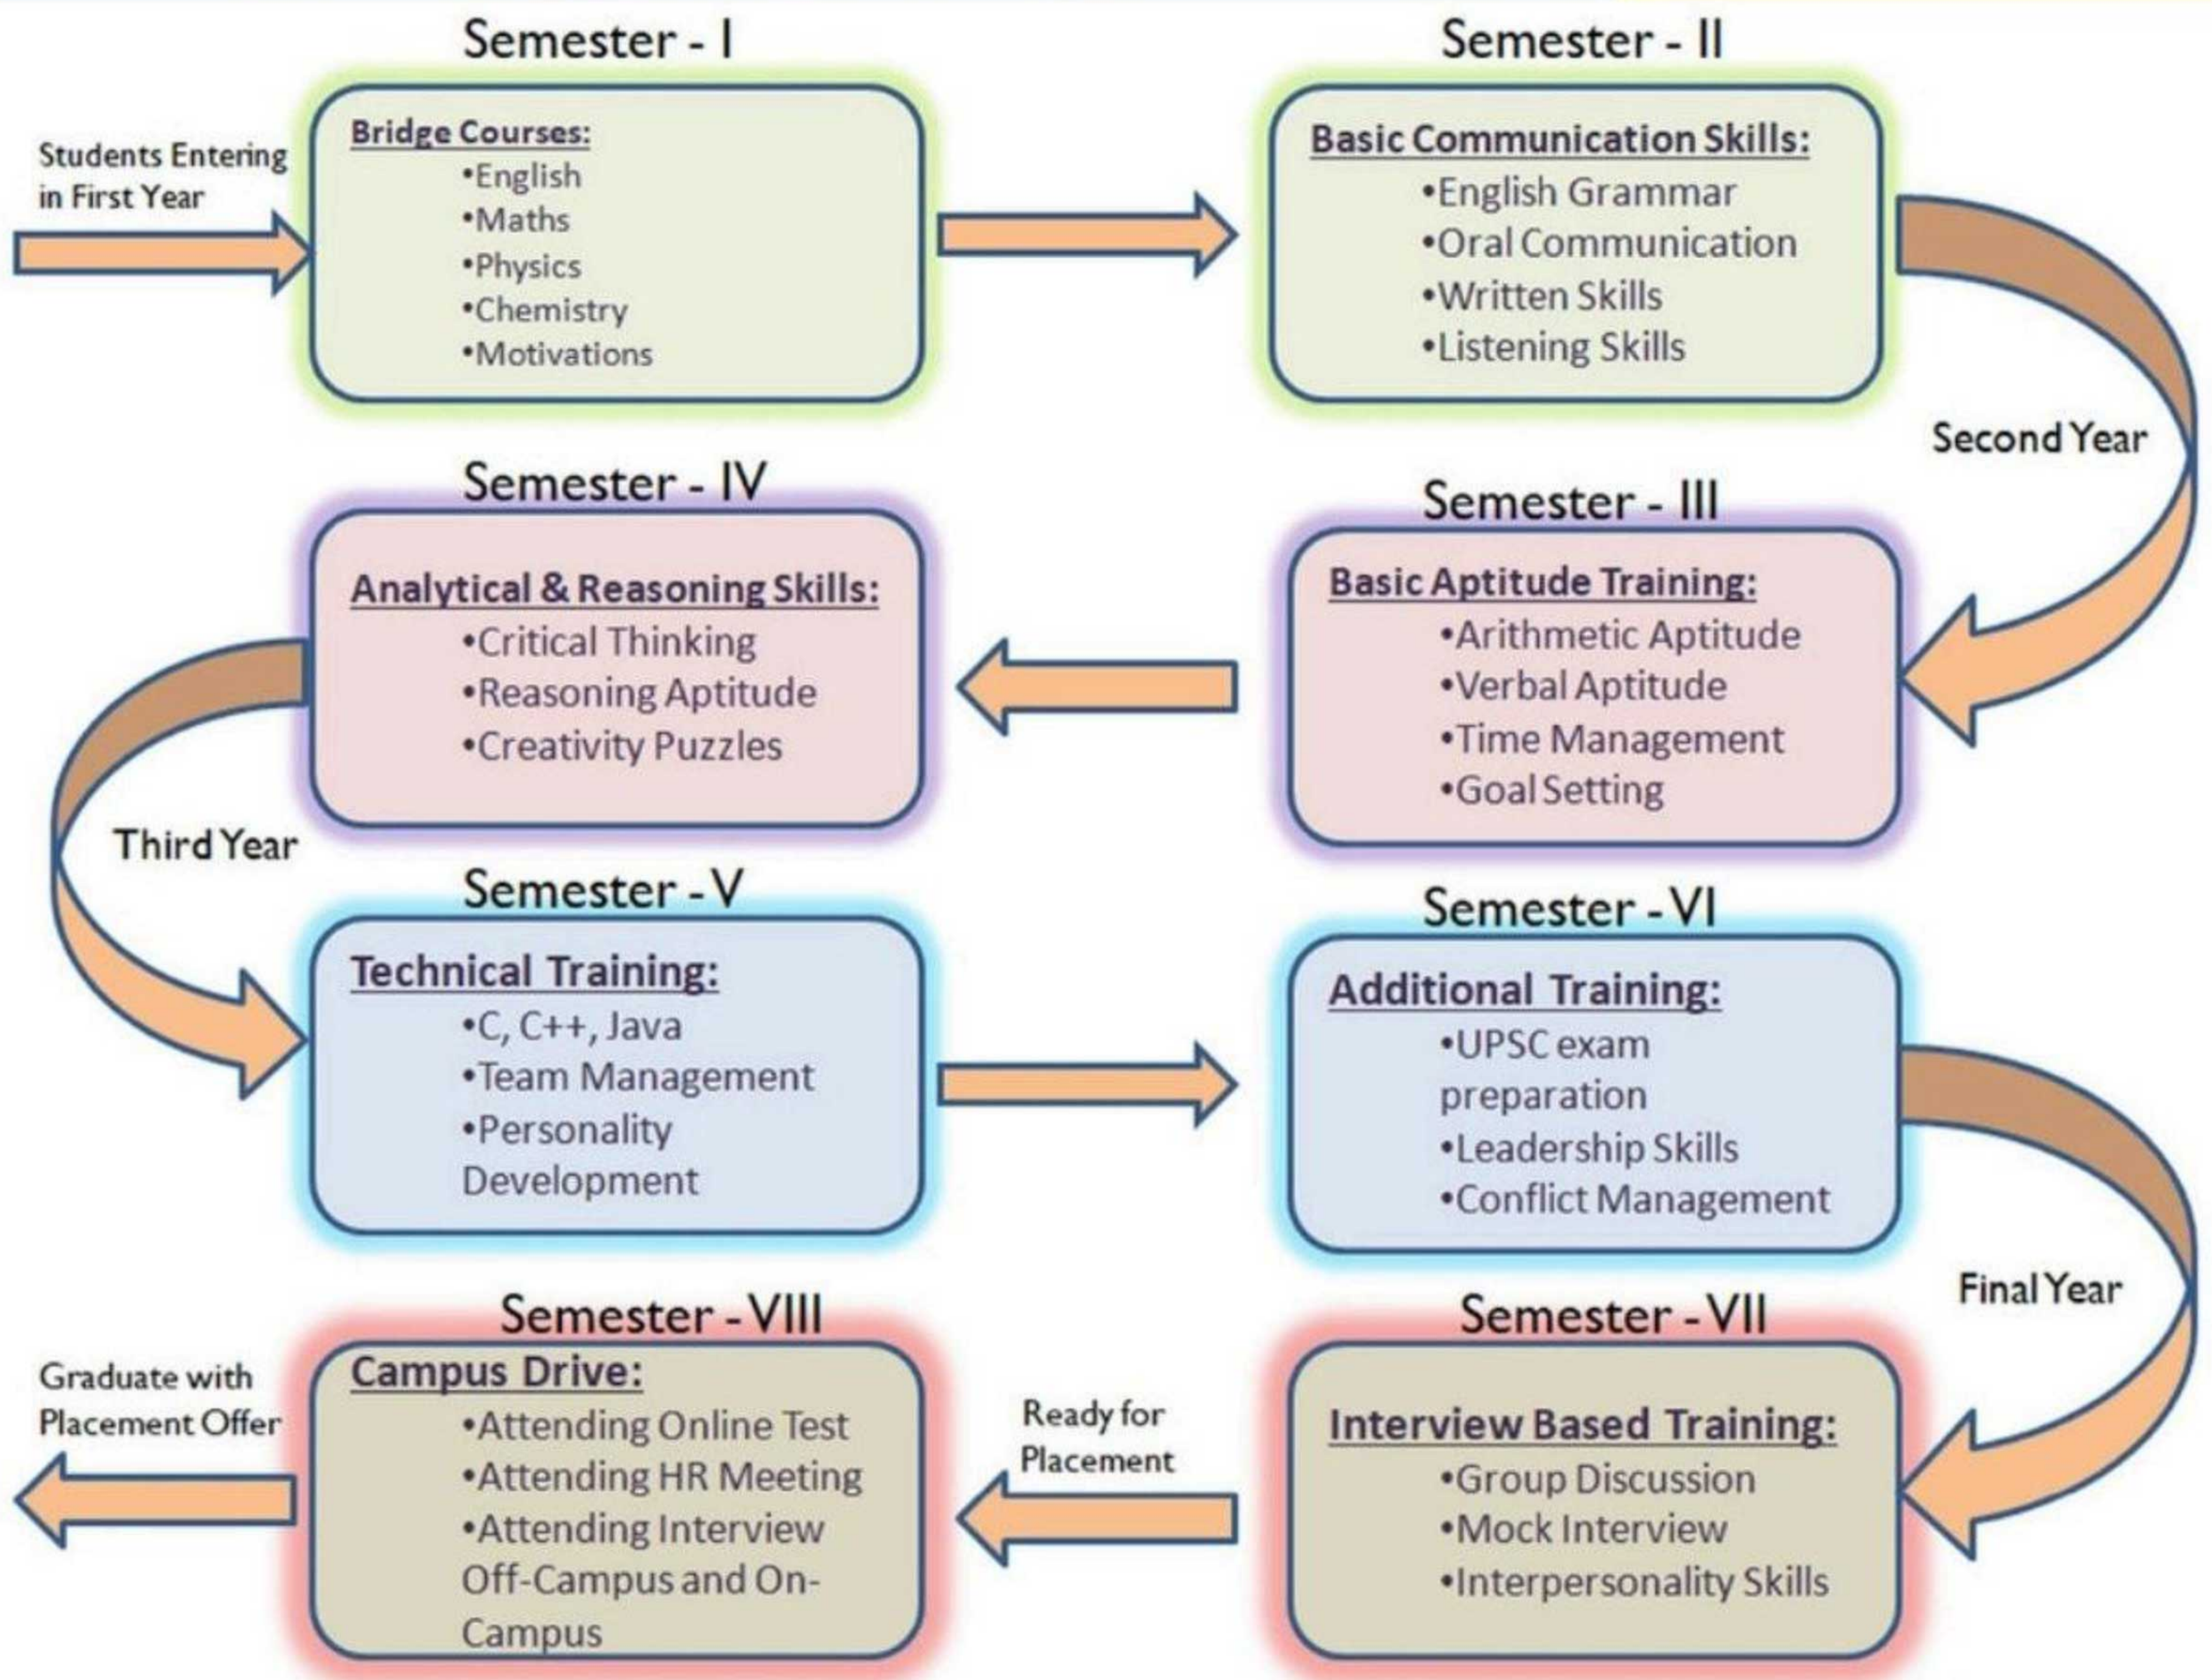

Date : November 27, 2017

Latika
Director (Actg.)

Training Roadmap

Placement Training - MoU Signed

Online Exam - MoU Signed

PLACEMENT LIST OF COMPANIES

PLACEMENT 2021-2022

SL NO.	NAME OF THE FIRM
1	HCL TECHNOLOGIES LTD
2	TATA CONSULTANCY SERVICES
3	WIPRO
4	ALCHEMY TECHSOL INDIA PVT LTD.,
5	ALTRUIST TECHNOLOGIES
6	AMERICAN MEGATRENDS INTERNATIONAL INDIA PVT LTD
7	ATOS SYNTEL
8	AVASOFT
9	BYJUS
10	CAPGEMINI TECHNOLOGY SERVICES INDIA PRIVATE LIMITED
11	CITY UNION BANK
12	COAPPS DEVELOPMENT SOLUTIONS PRIVATED LIMITED
13	CONDUENT BUSINESS SERVICES INDIA LLP
14	CUBESIMPLE PVT LTD
15	DAN FOSS
16	DELLOITE
17	ENTERPRISE MINDS SOFTWARE LTD
18	EPISOURCE INDIA PVT LTD
19	EXCELLACOM
20	HATTUSSA IT SOLUTIONS
21	INFOSYS
22	INTEGRA SOFTWARE SERVICES PRIVATE LIMITED
23	KAAR TECHNOLOGIES INDIA PVT LTD
24	KODNEST TECHNOLOGIES PVT LTD
25	KUMARAN SYSTEMS
26	KYNDRYL SOLUTIONS PRIVATE LIMITED
27	LI CREATIVE TECHNOLOGIES
28	LUMINA DATAMATICS
29	MICROSENSE NETWORK PRIVATE LIMITED
30	MOBIVEIL TECHNOLOGIES INDIA PVT LTD
31	MSC TECHNOLOGY
32	NEXTAZY SOLUTIONS PVT LTD.,
33	PROMPT PERSONNEL PRIVATE LIMITED
34	PULSUS HEALTHTECH LLP
35	SAKTHI AUTO COMPONENT LIMITED
36	SCIENTEX CONFERENCE PVT LTD.,
37	SRI RATENA SOLUTIONS
38	SRI SAI POWER AND ELECTRICALS PVT LTD
39	SUTHERLAND GLOBAL PVT LTD
40	ZF WABCO PVT LTD