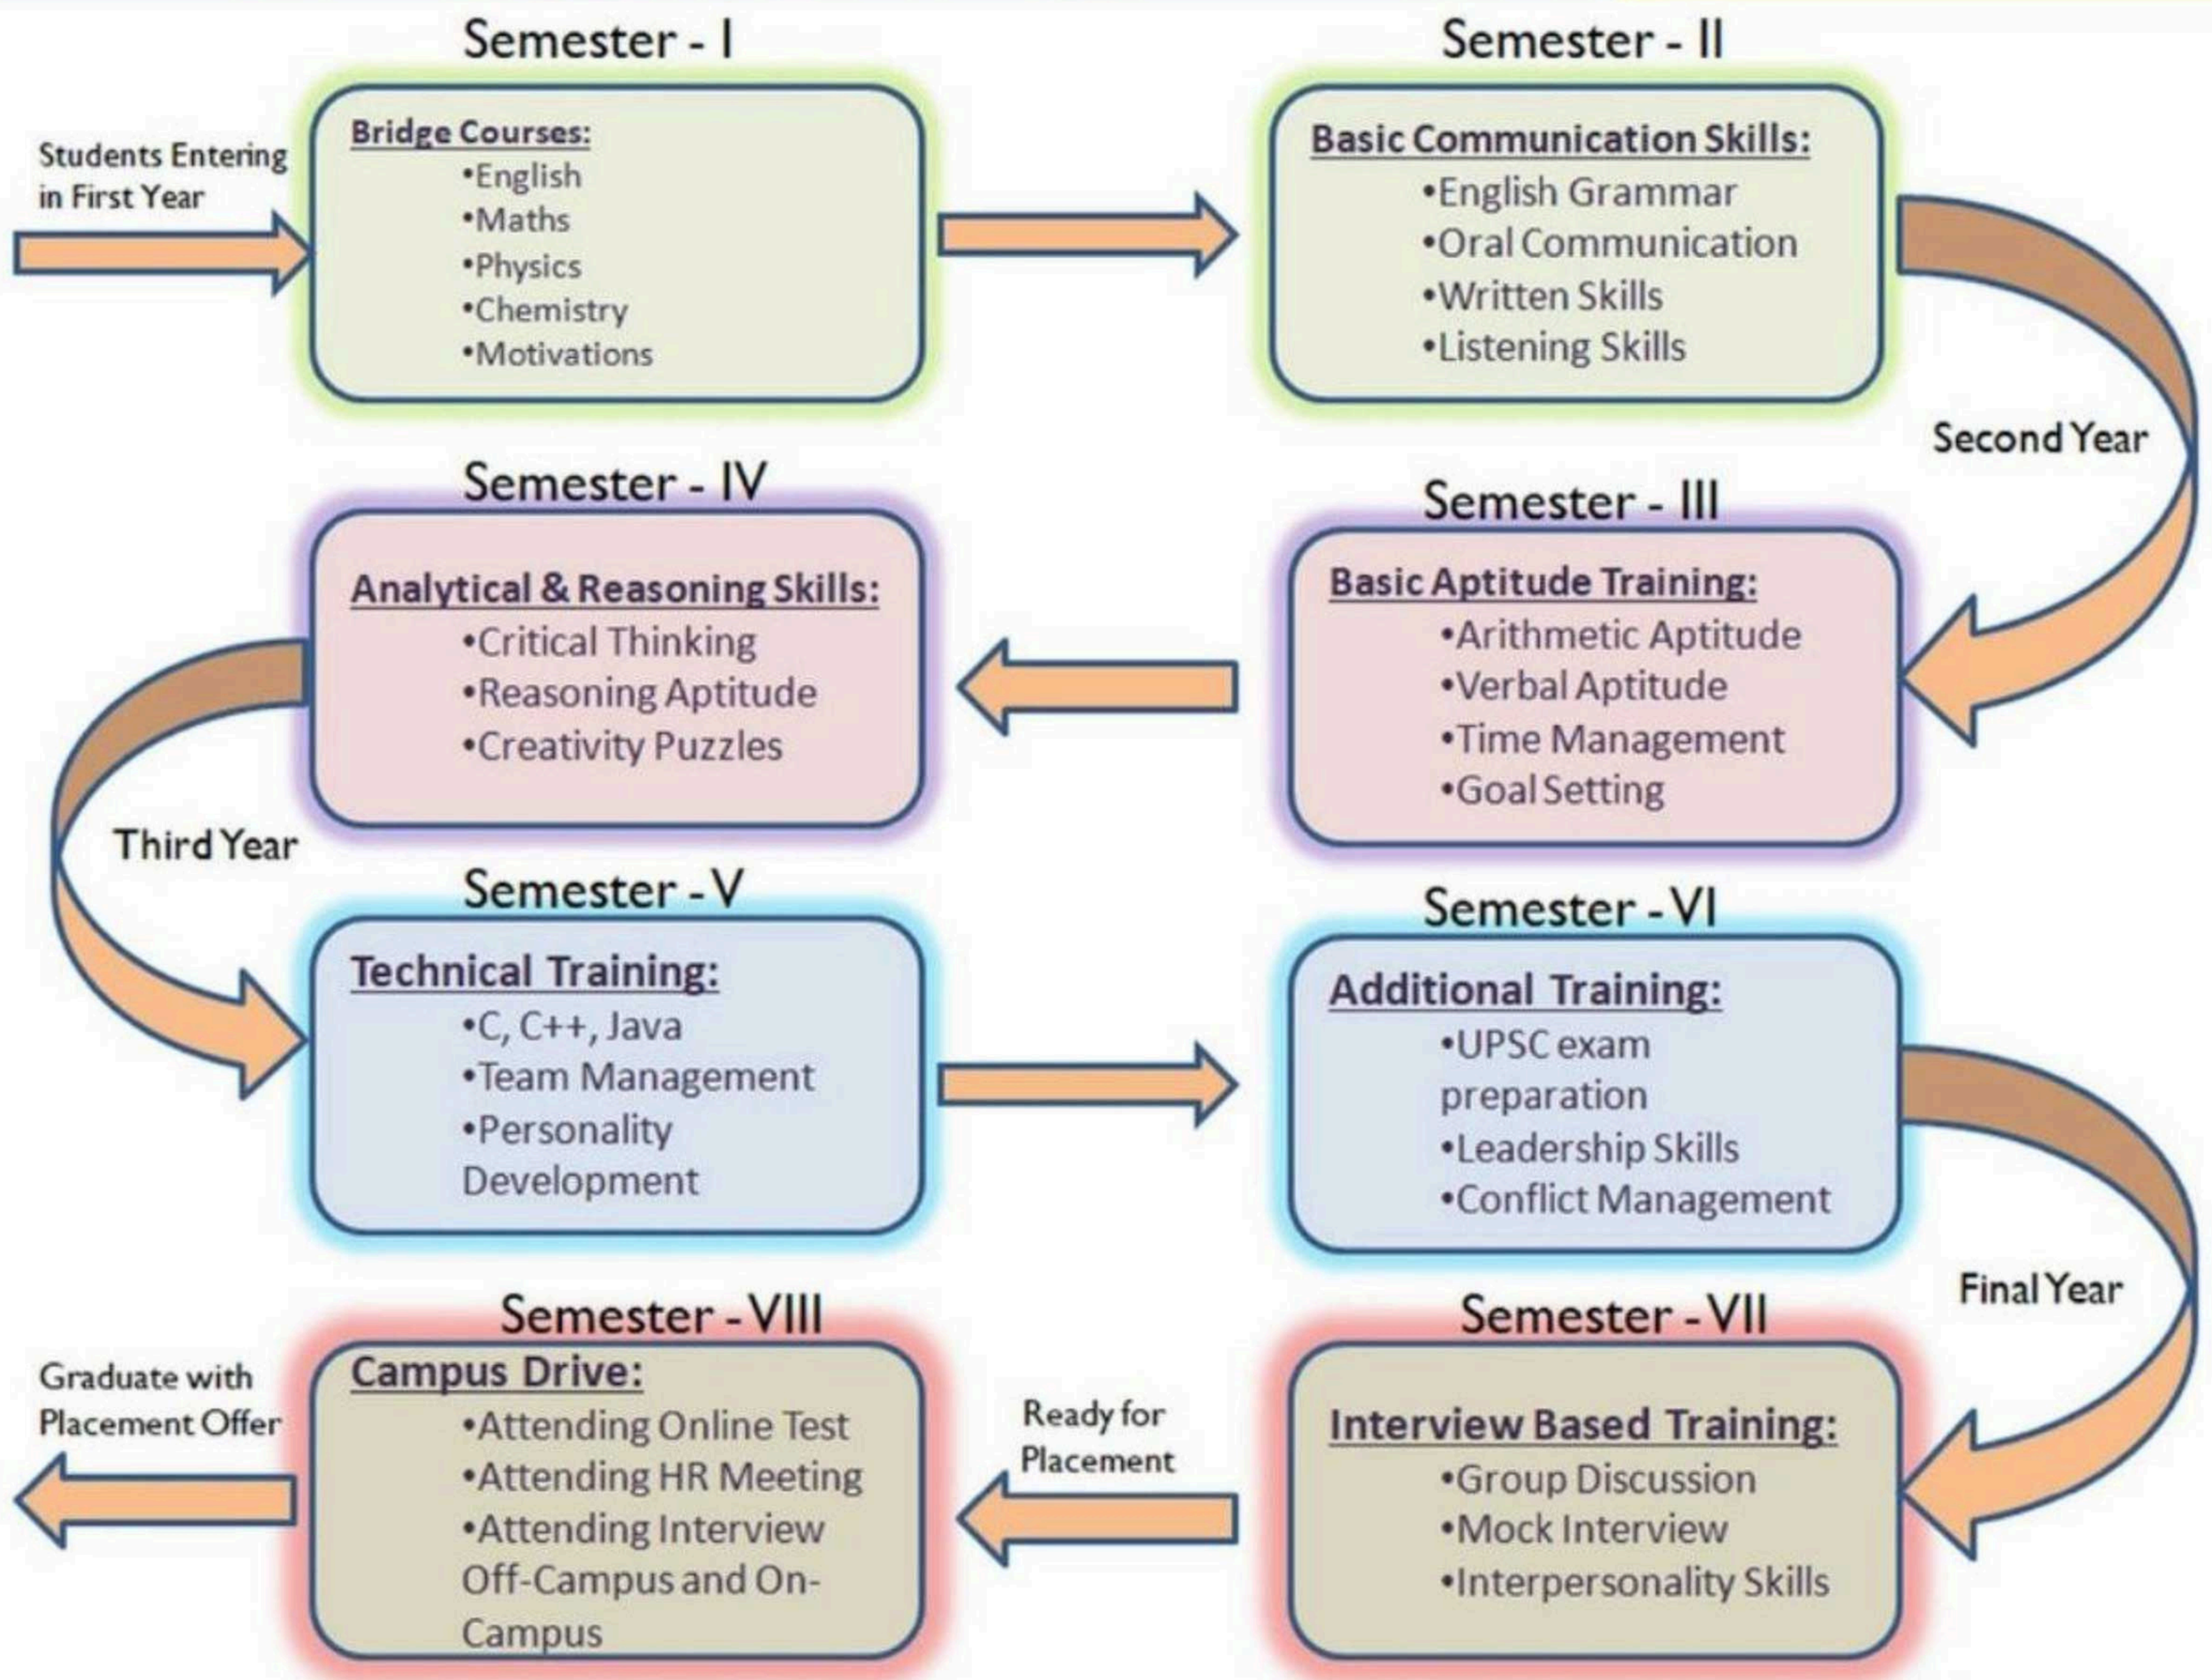

Date : November 27, 2017

Director (Actg.)

Training Roadmap

Placement Training - MoU Signed

Online Exam - MoU Signed

PLACEMENT LIST OF COMPANIES

PLACEMENT 2018-2019	
S.no	Name of the firm
1	LI CREATIVE TECHNOLOGIES
2	HATUSSA IT SOLUTIONS
3	INDIAN HEALTH CARE BPO
4	ACCESS HEALTHCARE PVT LTD
5	AMEGO- MEADOWS KNOWLEDGE SERVICES PVT. LTD.
6	AVASOFT
7	BYJU'S
8	CAPGEMINI TECHNOLOGY SERVICES INDIA LIMITED
9	CMA CGM SHARED SERVICE CENTRE (INDIA) PVT. LTD.
10	COAPPS
11	COGNIZANT TECHNOLOGY SOLUTIONS
12	CONDUENT BUSINESS SERVICES INDIA L
13	DEV CARE SOLUTIONS
14	DHARANI PUMPS LTD
15	DURU COOPERATION PRIVATE LIMITED
16	EPISOURCE INDIA PVT LTD
17	ESWARI AUTO COMPONENTS
18	EXCELLACOM
19	FUTURE GENERAL INSURANCE
20	GENERAL CONNECTORS
21	GUIDEHOUSE INDIA PRIVATE LIMITED
22	HCL TECHNOLOGIES LTD
23	HELLO WEBY
24	IDBI FEDERAL INSURANCE PVT LTD
25	INDIAN HEALTH CARE BPO
26	INTEGRA SOFTWARE SERVICES PVT LTD
27	JBM MANUFACTURING COMPANY
28	JUST DIAL LIMITED
29	KEMS FORGING
30	KODNEST TECHNOLOGIES PVT.LTD.
31	MEADOWS KNOWLEDGE SERVICES PVT LTD (AMEGO)
32	MITSUBA SICAL INDIA PVT LTD
33	MPHASIC LTD
34	OASYS CYBERNETICS PVT. LTD.
35	PULSUS HEALTHTECH L
36	Q SPIDERS CAMPUS CONNECT
37	SAKTHI AUTO COMPONENTS LTD
38	SOCIETE GENERALE
39	SRI SAI POWER AND ELECTRICALS PVT LTD
40	SSF PLASTICS
41	SUPPORT STUDIO TECHNOLOGIES
42	TATA CONSULTANCY SERVICES