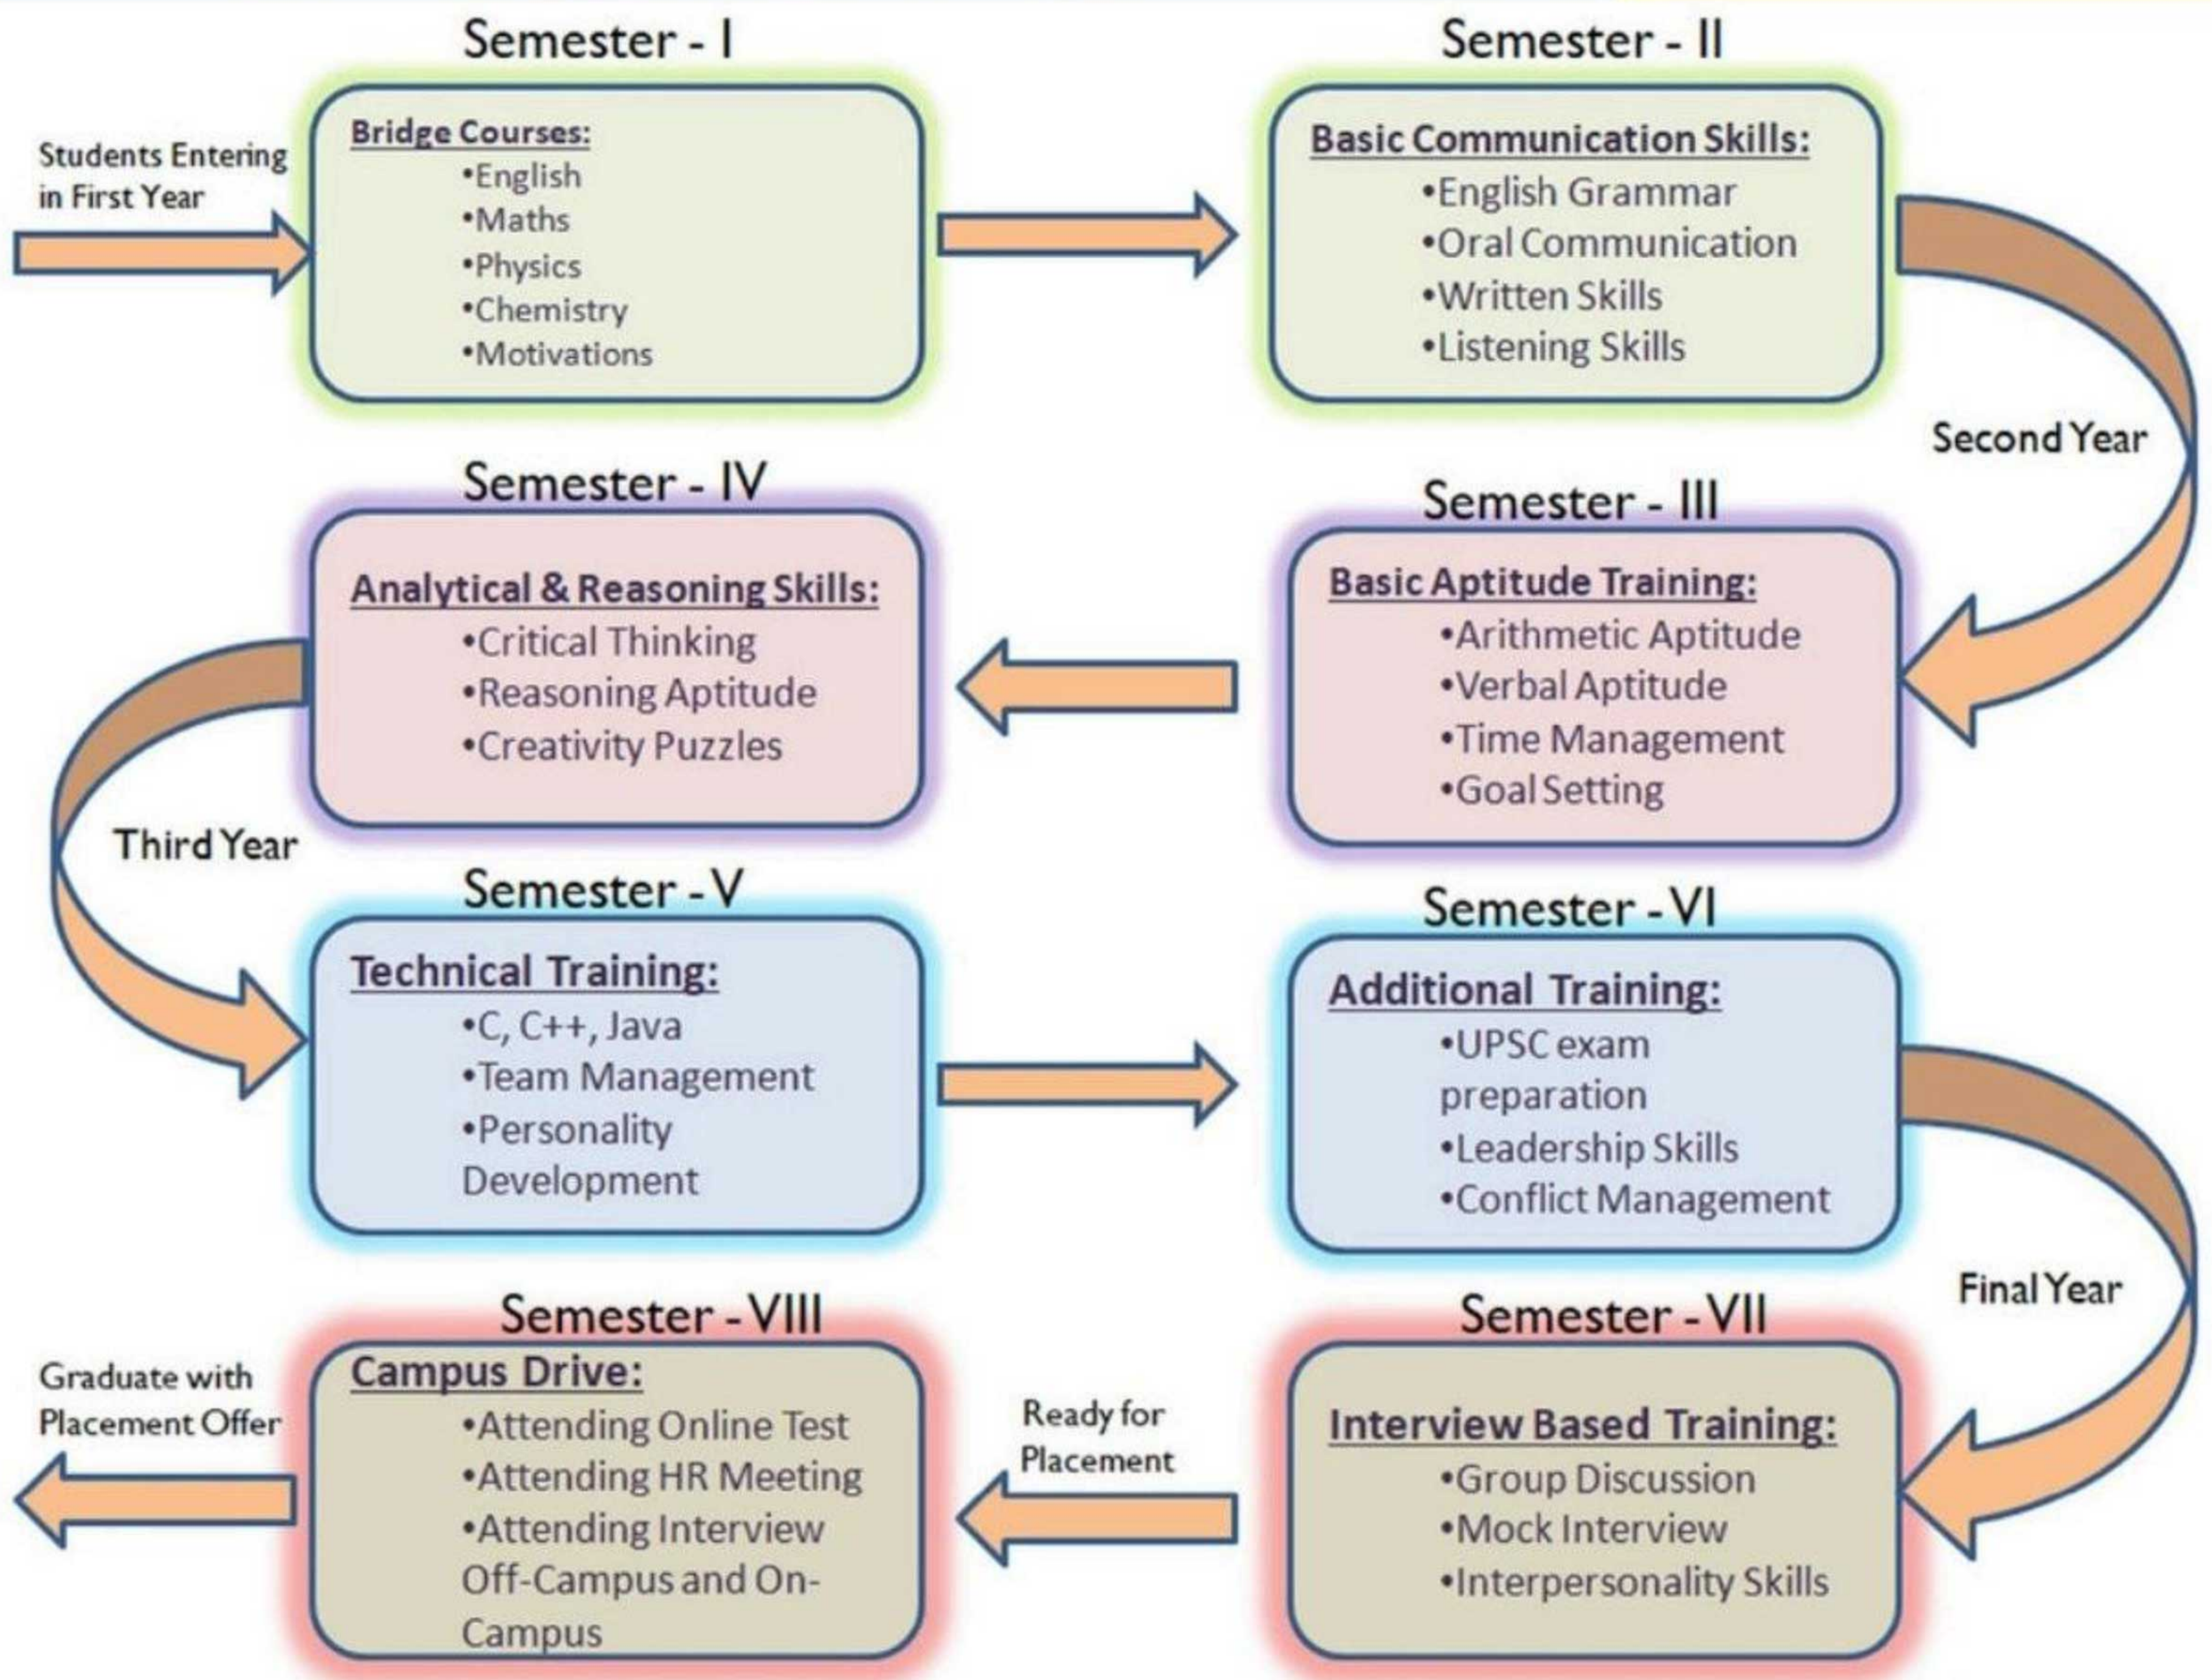

Date : November 27, 2017

Latika
Director (Actg.)

Training Roadmap

Placement Training - MoU Signed

Online Exam - MoU Signed

PLACEMENT LIST OF COMPANIES

PLACEMENT 2022-2023	
SL NO.	NAME OF THE FIRM
1	HATTUSSA IT SOLUTIONS
2	ICKONSYSTEMS
3	INTEGRA SOFTWARE SERVICES
4	JUST DIAL
5	TATA CONSULTANCY SERVICES
6	ATOS SYNTEL
7	AVA SOFTWARE PVT. LTD.
8	CITY UNION BANK
9	CLOUD PARK IT SOLUTIONS
10	COGNIZANT
11	DELPHI TVS TECHNOLOGIES LTD
12	DEV CARE SOLUTIONS PRIVATE LIMITED
13	DURU COOPERATION PRIVATE LIMITED
14	GUIDEHOUSE INDIA PRIVATE LIMITED
15	HCL TECHNOLOGIES
16	HEPL
17	HEXAWARE TECHNOLOGIES
18	IQVIA
19	JUST DIAL
20	KODNEST TECHNOLOGIES PVT LTD
21	KRB GROUP COMPANY
22	KUMARAN SYSTEMS
23	LEETCODE
24	RANGSOSNS AEROSPACE PRIVATE LIMITED
25	NAULT NISSAN TECHNOLOGY AND BUSINESS CENTER INDIA PVT LTD
26	ROADMAP IT SOLUTIONS
27	SOCIETE GENERALE
28	SURESFT SYSTEMS PVT LTD
29	SUTHERLAND GLOBAL SERVICES PVT LTD
30	SYBEX SUPPORT SERVICES PVT LTD
31	TATA ELXSI
32	TECH MAHINDRA
33	THINKBRIDGE SOFTWARE PRIVATE LIMITED
34	TWIKIBOT